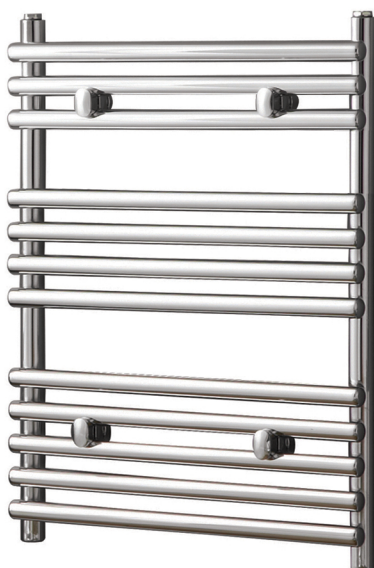

HEIGHT 800MM

HEIGHT 1200MM

HEIGHT 1500MM

Radiator Specification

- Material: Steel
- Warranty: 10 Year Manufacture
- Product tested in accordance with EN442
- Connections: ½"
- Max working pressure: 10 bar

Features and Benefits

- Available in a range of contemporary colours
- Suitable for any central heating system
- Multiple towel space provides a busy bathroom with the perfect storage solution
- Available in dual fuel option
- Sizes to suit all spaces
- High outputs
- Part of a matching range for use throughout your home