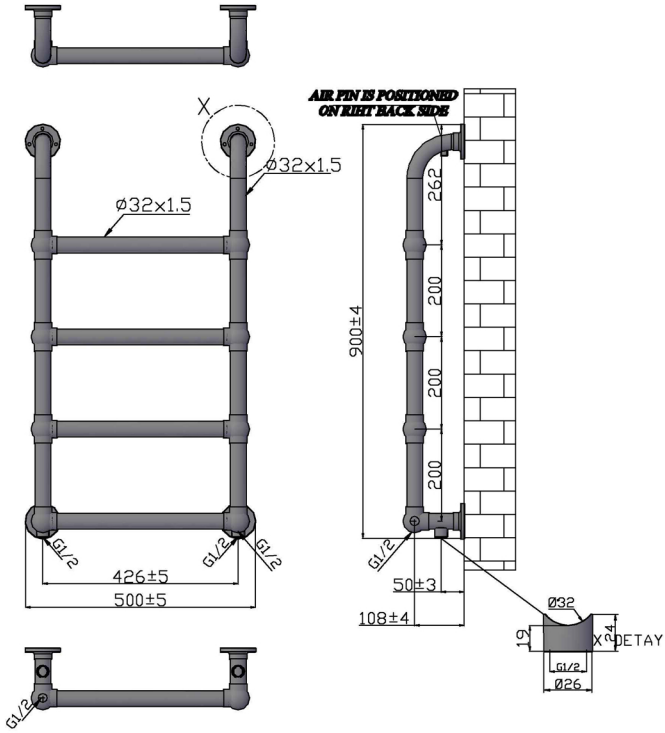

Product Code New	Finish	Height (mm)	Length (mm)	Depth (mm)	Pipe Centres	Output (Watts)	Output (BTUs)
128037	Chrome	900	500	108	426	178	607
128038	Chrome	1200	500	108	426	222	757
128039	Chrome	1600	108	426	285	972	

900X500MM

1200X500MM

1600X500MM