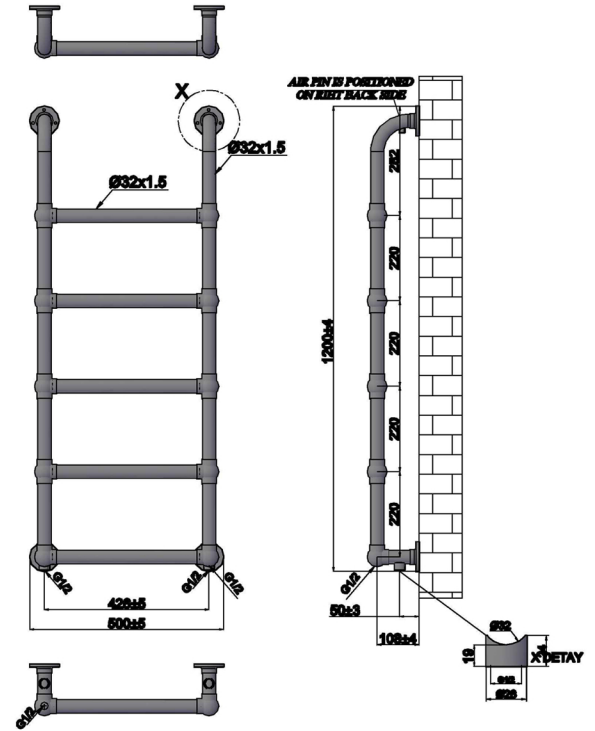

Product Code New	Finish	Height (mm)	Length (mm)	Depth (mm)	Pipe Centres	Output (Watts)	Output (BTUs)
128037	Chrome	900	500	108	426	178	607
128038	Chrome	1200	500	108	426	222	757
128039	Chrome	1600	108	426	285	972	

900X500MM

1200X500MM

1600X500MM