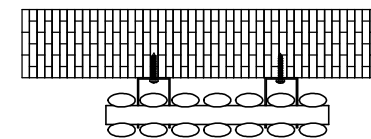

NEROX

FRONT VIEW

SIDE VIEW

BACK VIEW

TOP VIEW

SUPPLIED INSTALLATION ACCESSORIES

- Vertical Mounting
- Optional 304 QUALITY STAINLESS STEEL RADIATOR (RNS-NRX610PD/SD:NEROX RADIATOR)
- POLISHED
- MAX Operational Pressure:10Bar
- Inlet/Outlet:1/2"Female Pipe Thread
- All Dimensions are in mm

POLISHING CLOTH (Brush)1PCS

BLANKING PLUG 1PCS WALL PLUG 4PCS

AIR VENT 1PCS

SCREW 4PCS

BRACKET 4PCS

SPACER 8PCS

Product Name	Product Code	Height	Width	Thick Ness	Plumbing Axes Center to Center	Hanger Axes Horizontal	Hanger To Bottom of the Product	Hanger Axes Vertical	Water Volume	Empty Weight	Thermal Output
		H	W	D	C	S	F	G	-	-	Wat-Btu/hr(Δ50°)
		mm	mm	mm	mm	mm	mm	mm	mm	L	kg
RNS-NRX607PD/SD	NEROX D-600/7 P+B	600	413	80	413	236	560	560	8.0	8.7	526-1795
RNS-NRX610PD/SD	NEROX D-600/10 P+B	600	590	80	590	413	560	560	11.4	12.4	751-2562
RNS-NRX614PD/SD	NEROX D-600/14 P+B	600	826	80	826	649	560	560	16.0	13.4	1052-3589
RNS-NRX617PD/SD	NEROX D-600/17 P+B	600	1003	80	1003	826	560	560	19.4	21.1	1277-4357
RNS-NRX620PD/SD	NEROX D-600/20 P+B	600	1180	80	1180	1003	560	560	22.8	24.8	1502-5125
RNS-NRX1805PD/SD	NEROX D-1800/5 P+B	1800	295	80	295	118	1760	1760	16.1	17.6	1064-3630
RNS-NRX1807PD/SD	NEROX D-1800/7 P+B	1800	413	80	413	236	1760	1760	22.5	24.7	1490-5084
RNS-NRX1808PD/SD	NEROX D-1800/8 P+B	1800	472	80	472	295	1760	1760	25.7	28.2	1702-5810
RNS-NRX1809PD/SD	NEROX D-1800/9 P+B	1800	531	80	531	354	1760	1760	28.9	31.8	1915-6536