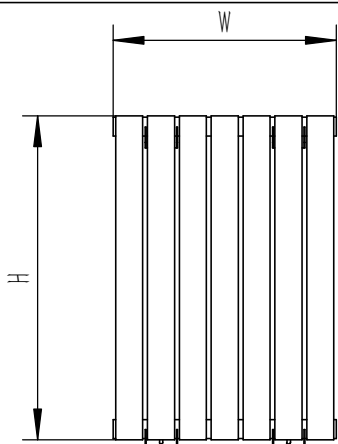

NEROX

FRONT VIEW

SIDE VIEW

BACK VIEW

TOP VIEW

SUPPLIED INSTALLATION ACCESSORIES

- Vertical Mounting
- Optional 304 QUALITY STAINLESS STEEL RADIATOR (RNS-NRX610PD/SD:NEROX RADIATOR)
- POLISHED
- MAX Operational Pressure:10Bar
- Inlet/Outlet:1/2"Female Pipe Thread
- All Dimensions are in mm

POLISHING CLOTH (Brush)1PCS

BLANKING PLUG 1PCS WALL PLUG 4PCS

AIR VENT 1PCS

SCREW 4PCS

BRACKET 4PCS

SPACER 8PCS

Product Name	Product Code	Height	Width	Thick Ness	Plumbing Axes Center to Center	Hanger Axes Horizontal	Hanger To Bottom of the Product	Hanger Axes Vertical	Water Volume	Empty Weight	Thermal Output
		H	W	D	C	S	F	G	-	-	Wat-Btu/hr(Δ50°)
		mm	mm	mm	mm	mm	mm	mm	mm	L	kg
RNS-NRX607PD/SD	NEROX D-600/7 P+B	600	413	80	413	236	560	560	8.0	8.7	526-1795
RNS-NRX610PD/SD	NEROX D-600/10 P+B	600	590	80	590	413	560	560	11.4	12.4	751-2562
RNS-NRX614PD/SD	NEROX D-600/14 P+B	600	826	80	826	649	560	560	16.0	13.4	1052-3589
RNS-NRX617PD/SD	NEROX D-600/17 P+B	600	1003	80	1003	826	560	560	19.4	21.1	1277-4357
RNS-NRX620PD/SD	NEROX D-600/20 P+B	600	1180	80	1180	1003	560	560	22.8	24.8	1502-5125
RNS-NRX1805PD/SD	NEROX D-1800/5 P+B	1800	295	80	295	118	1760	1760	16.1	17.6	1064-3630
RNS-NRX1807PD/SD	NEROX D-1800/7 P+B	1800	413	80	413	236	1760	1760	22.5	24.7	1490-5084
RNS-NRX1808PD/SD	NEROX D-1800/8 P+B	1800	472	80	472	295	1760	1760	25.7	28.2	1702-5810
RNS-NRX1809PD/SD	NEROX D-1800/9 P+B	1800	531	80	531	354	1760	1760	28.9	31.8	1915-6536