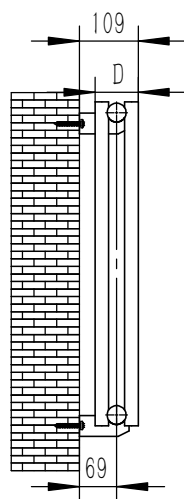

NEROX

FRONT VIEW

SIDE VIEW

BACK VIEW

TOP VIEW

SUPPLIED INSTALLATION ACCESSORIES

- Vertical Mounting
- Optional 304 QUALITY STAINLESS STEEL RADIATOR (RNS-NRX610PD/SD:NEROX RADIATOR)
- POLISHED
- MAX Operational Pressure:10Bar
- Inlet/Outlet:1/2"Female Pipe Thread
- All Dimensions are in mm

POLISHING CLOTH (Brush)1PCS

BLANKING PLUG 1PCS WALL PLUG 4PCS

AIR VENT 1PCS

SCREW 4PCS

BRACKET 4PCS

SPACER 8PCS

Product Name	Product Code	Height	Width	Thick Ness	Plumbing Axes Center to Center	Hanger Axes Horizontal	Hanger To Bottom of the Product	Hanger Axes Vertical	Water Volume	Empty Weight	Thermal Output
		H	W	D	C	S	F	G	-	-	Wat-Btu/hr(Δ50°)
		mm	mm	mm	mm	mm	mm	mm	mm	L	kg
RNS-NRX607PD/SD	NEROX D-600/7 P+B	600	413	80	413	236	560	560	8.0	8.7	526-1795
RNS-NRX610PD/SD	NEROX D-600/10 P+B	600	590	80	590	413	560	560	11.4	12.4	751-2562
RNS-NRX614PD/SD	NEROX D-600/14 P+B	600	826	80	826	649	560	560	16.0	13.4	1052-3589
RNS-NRX617PD/SD	NEROX D-600/17 P+B	600	1003	80	1003	826	560	560	19.4	21.1	1277-4357
RNS-NRX620PD/SD	NEROX D-600/20 P+B	600	1180	80	1180	1003	560	560	22.8	24.8	1502-5125
RNS-NRX1805PD/SD	NEROX D-1800/5 P+B	1800	295	80	295	118	1760	1760	16.1	17.6	1064-3630
RNS-NRX1807PD/SD	NEROX D-1800/7 P+B	1800	413	80	413	236	1760	1760	22.5	24.7	1490-5084
RNS-NRX1808PD/SD	NEROX D-1800/8 P+B	1800	472	80	472	295	1760	1760	25.7	28.2	1702-5810
RNS-NRX1809PD/SD	NEROX D-1800/9 P+B	1800	531	80	531	354	1760	1760	28.9	31.8	1915-6536