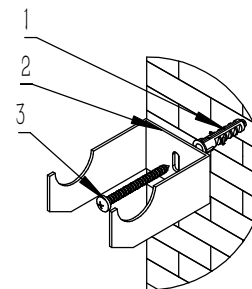

NEROX

FRONT VIEW

SIDE VIEW

BACK VIEW

TOP VIEW

SUPPLIED INSTALLATION ACCESSORIES

- Vertical Mounting
- Optional 304 QUALITY STAINLESS STEEL RADIATOR (RNS-NRX610PD/SD:NEROX RADIATOR)
- POLISHED
- MAX Operational Pressure:10Bar
- Inlet/Outlet:1/2"Female Pipe Thread
- All Dimensions are in mm

POLISHING CLOTH (Brush)1PCS

BLANKING PLUG 1PCS WALL PLUG 4PCS

AIR VENT 1PCS

SCREW 4PCS

BRACKET 4PCS

SPACER 8PCS

Product Name	Product Code	Height	Width	Thick Ness	Plumbing Axes Center to Center	Hanger Axes Horizontal	Hanger To Bottom of the Product	Hanger Axes Vertical	Water Volume	Empty Weight	Thermal Output
		H	W	D	C	S	F	G	-	-	Wat-Btu/hr(Δ50°)
		mm	mm	mm	mm	mm	mm	mm	mm	L	kg
RNS-NRX607PD/SD	NEROX D-600/7 P+B	600	413	80	413	236	560	560	8.0	8.7	526-1795
RNS-NRX610PD/SD	NEROX D-600/10 P+B	600	590	80	590	413	560	560	11.4	12.4	751-2562
RNS-NRX614PD/SD	NEROX D-600/14 P+B	600	826	80	826	649	560	560	16.0	13.4	1052-3589
RNS-NRX617PD/SD	NEROX D-600/17 P+B	600	1003	80	1003	826	560	560	19.4	21.1	1277-4357
RNS-NRX620PD/SD	NEROX D-600/20 P+B	600	1180	80	1180	1003	560	560	22.8	24.8	1502-5125
RNS-NRX1805PD/SD	NEROX D-1800/5 P+B	1800	295	80	295	118	1760	1760	16.1	17.6	1064-3630
RNS-NRX1807PD/SD	NEROX D-1800/7 P+B	1800	413	80	413	236	1760	1760	22.5	24.7	1490-5084
RNS-NRX1808PD/SD	NEROX D-1800/8 P+B	1800	472	80	472	295	1760	1760	25.7	28.2	1702-5810
RNS-NRX1809PD/SD	NEROX D-1800/9 P+B	1800	531	80	531	354	1760	1760	28.9	31.8	1915-6536