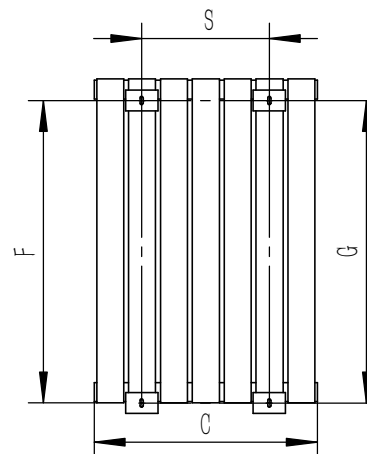

NEROX

FRONT VIEW

SIDE VIEW

BACK VIEW

TOP VIEW

SUPPLIED INSTALLATION ACCESSORIES

- Vertical Mounting
- Optional 304 QUALITY STAINLESS STEEL RADIATOR (RNS-NRX610PD/SD:NEROX RADIATOR)
- POLISHED
- MAX Operational Pressure:10Bar
- Inlet/Outlet:1/2"Female Pipe Thread
- All Dimensions are in mm

POLISHING CLOTH (Brush)1PCS

BLANKING PLUG 1PCS WALL PLUG 4PCS

AIR VENT 1PCS

SCREW 4PCS

BRACKET 4PCS

SPACER 8PCS

Product Name	Product Code	Height	Width	Thick Ness	Plumbing Axes Center to Center	Hanger Axes Horizontal	Hanger To Bottom of the Product	Hanger Axes Vertical	Water Volume	Empty Weight	Thermal Output
		H	W	D	C	S	F	G	-	-	Wat-Btu/hr(Δ50°)
		mm	mm	mm	mm	mm	mm	mm	mm	L	kg
RNS-NRX607PD/SD	NEROX D-600/7 P+B	600	413	80	413	236	560	560	8.0	8.7	526-1795
RNS-NRX610PD/SD	NEROX D-600/10 P+B	600	590	80	590	413	560	560	11.4	12.4	751-2562
RNS-NRX614PD/SD	NEROX D-600/14 P+B	600	826	80	826	649	560	560	16.0	13.4	1052-3589
RNS-NRX617PD/SD	NEROX D-600/17 P+B	600	1003	80	1003	826	560	560	19.4	21.1	1277-4357
RNS-NRX620PD/SD	NEROX D-600/20 P+B	600	1180	80	1180	1003	560	560	22.8	24.8	1502-5125
RNS-NRX1805PD/SD	NEROX D-1800/5 P+B	1800	295	80	295	118	1760	1760	16.1	17.6	1064-3630
RNS-NRX1807PD/SD	NEROX D-1800/7 P+B	1800	413	80	413	236	1760	1760	22.5	24.7	1490-5084
RNS-NRX1808PD/SD	NEROX D-1800/8 P+B	1800	472	80	472	295	1760	1760	25.7	28.2	1702-5810
RNS-NRX1809PD/SD	NEROX D-1800/9 P+B	1800	531	80	531	354	1760	1760	28.9	31.8	1915-6536