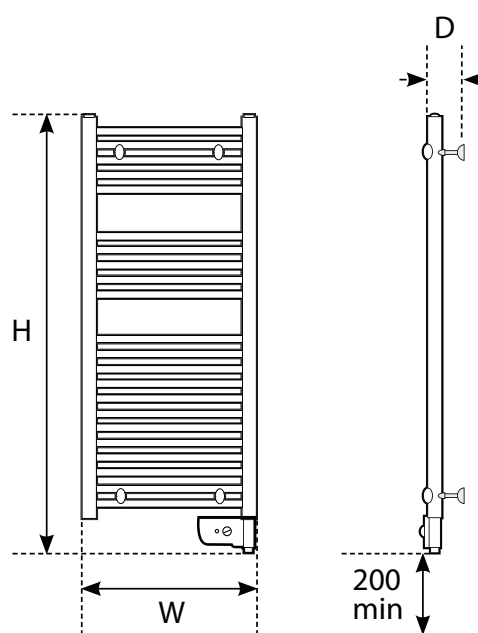

*Compared to a mechanical convector
**300W & 500W models only

Sensis technical data

					MODEL
OUTPUT (W)	DEPTH (MM)	WIDTH (MM)	HEIGHT (MM)	WEIGHT (KG)	WHITE
200	100	400	584	6	AH100836
300	100	400	720	7	AH100837
500	100	500	884	9	AH100838

- 1 Fast heating surface
- 2 Digital display with temperature control
- 3 Thermofluid technology
- 4 Mode Selection
- 5 Boost
- 6 On/Off Switch

Dimensions in mm.

We reserve the right to change specification without prior notice. Please check final dimensions with your local representative before purchase.