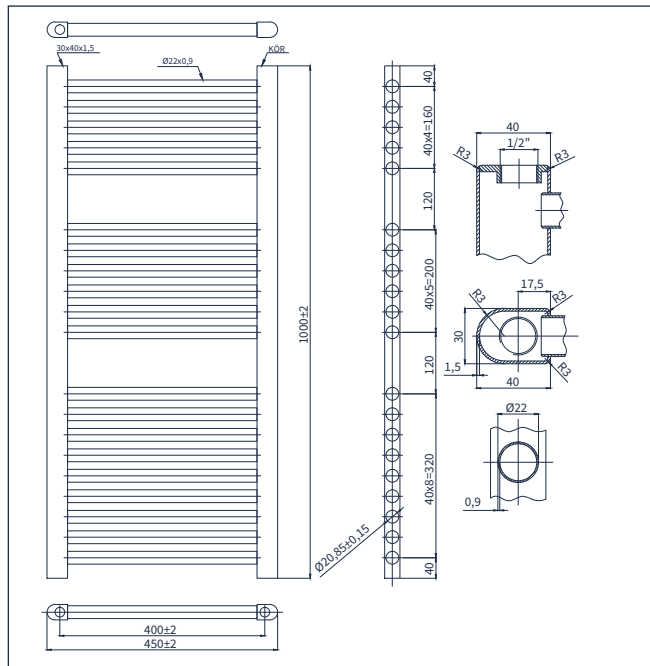

Pisa Range Technical Drawings

600mm

800mm

1000mm

1200mm