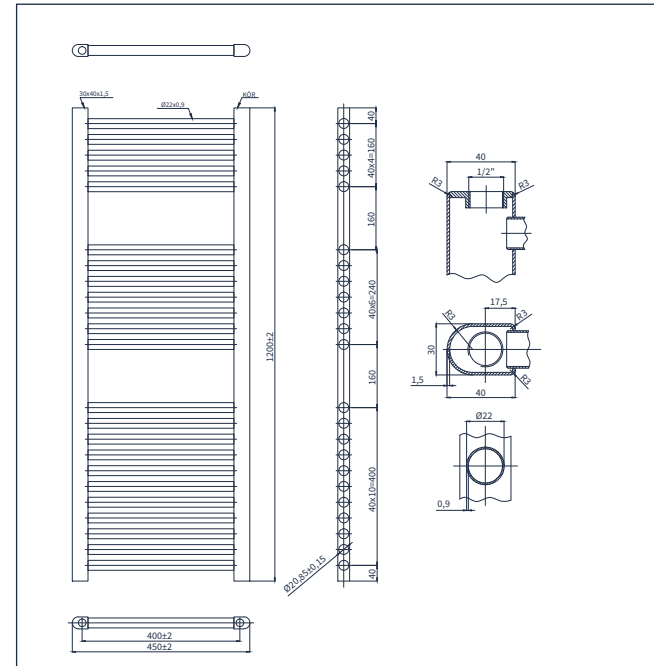

# Pisa Range Technical Drawings

600mm

800mm

1000mm

1200mm