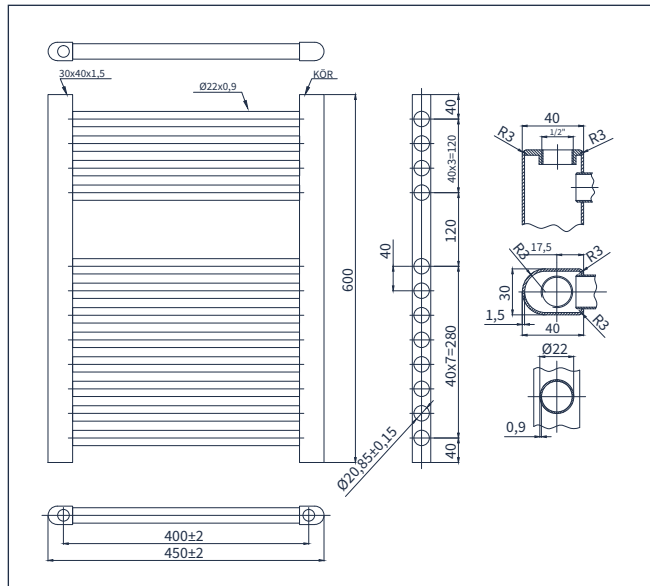

Pisa Range Technical Drawings

600mm