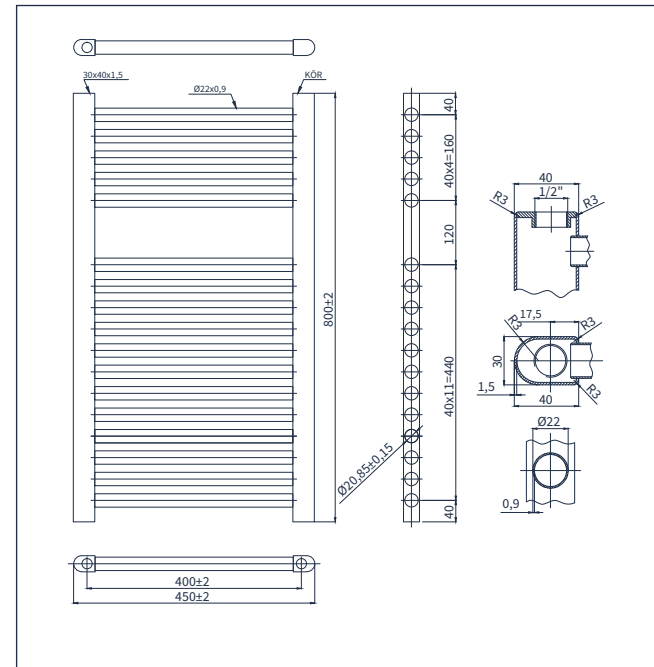

Pisa Range Technical Drawings

600mm

800mm

1000mm

1200mm