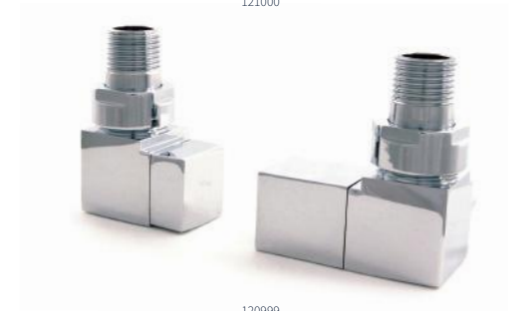

120999

Straight Valves

Code	Style	Colour	Fixing	List Price
129004	Square	Chrome	● ½"	£32.42
129005	Square	White	○ ½"	£50.96
129006	Square	Brushed Nickel	● ½"	£50.96
129007	Square	Black	● ½"	£50.96
121002	Round	Chrome	● ½"	£25.84
129008	Round	Brushed Nickel	● ½"	£34.16

Angled Valves

Code	Style	Colour	Fixing	List Price
129011	Square	Chrome	● ½"	£45.36
129010	Square	White	○ ½"	£50.96
129111	Square	Brushed Nickel	● ½"	£50.96
129012	Square	Black	● ½"	£50.96
121001	Round	Chrome	● ½"	£25.84
129013	Round	Brushed Nickel	● ½"	£31.20

Corner Valves

Code	Style	Colour	Fixing	List Price
121000	Round	Chrome	● ½"	£35.18
120999	Square	Chrome	● ½"	£37.96

All prices are exclusive of VAT. 1-2 day delivery.