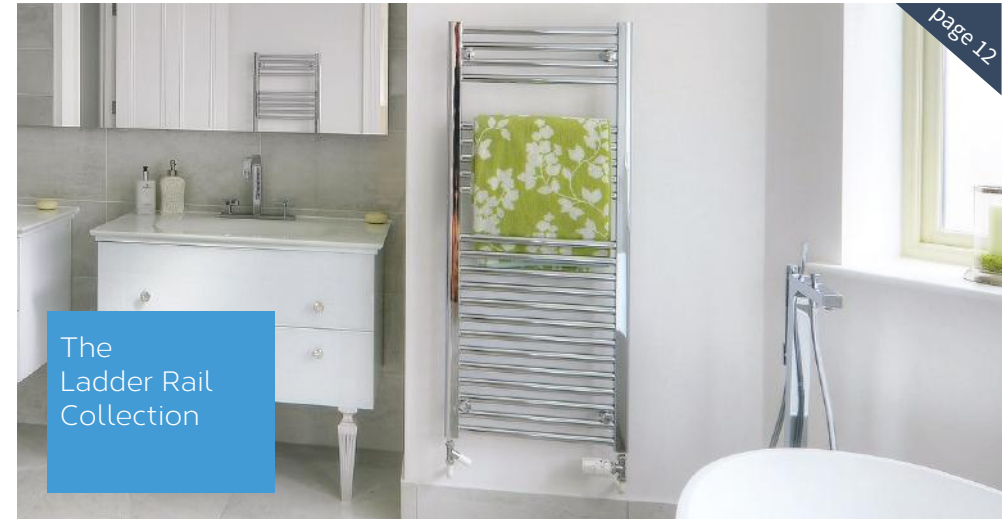

Welcome to Towelrads

Towelrads are a leading supplier of high quality bathroom towel rails and designer radiators – offering an extensive range of products at highly competitive prices supported by a fast, efficient and reliable service.

Our stylish towel radiators are designed to include the latest innovation and technology to compliment today's interiors, adding a luxurious appeal and transforming your bathroom, kitchen, living room or hallway. Whether you want contemporary designer towel rails or traditional style radiators, we stock a large selection of high quality designs, most of which are ready to ship for a super fast next day delivery.

Telephone: 01628 625367

www.towelrads.com

Contents

	Page		Page
■ Ladder Rail	12	■ Aluminium	80
■ Designer	24	■ Flat Panel	84
■ Traditional	56	■ Electric	88
■ Glass Radiator	64	■ Complementary	106
■ Stainless Steel	74