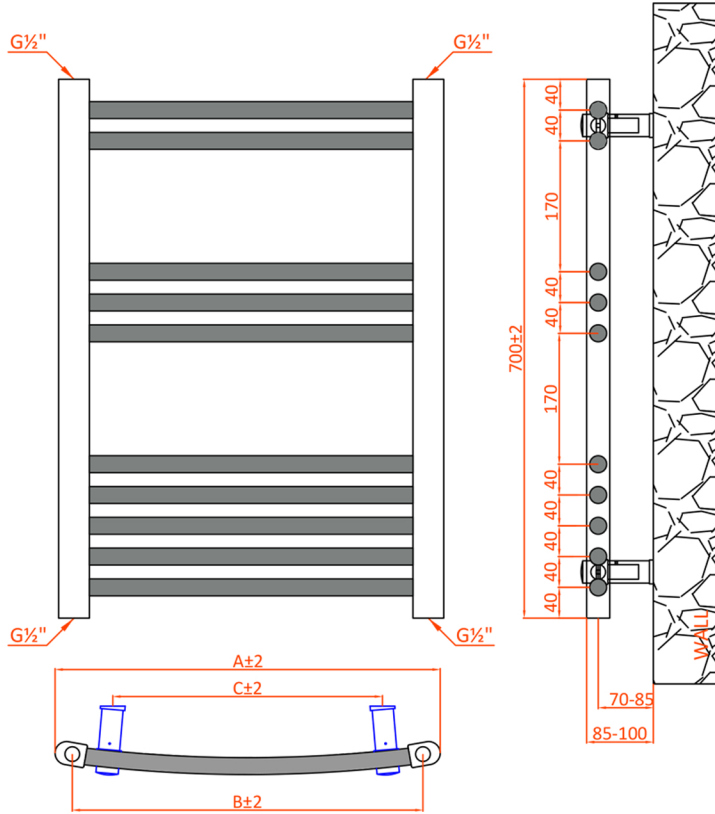

HEIGHT: 800MM

HEIGHT: 1200MM

HEIGHT: 1600MM

## Specification

- Bar Size: 22mm
- Material: Steel
- Max Working Pressure: 10 Bar
- Connection: ½"
- Warranty: 5 Year Manufacture
- All products tested in accordance with EN442

## Features and Benefits

- Great heat output and stylish finish
- Versatile, can be used on central heating or dual fuel systems
- Wide range of sizes to cater for all spaces

A±2	B±2	C±2
400mm	355mm	250mm
500mm	455mm	350mm
600mm	555mm	450mm

HEIGHT: 700MM

A±2	B±2	C±2
400mm	355mm	250mm
500mm	455mm	350mm
600mm	555mm	450mm

HEIGHT: 1200MM

A±2	B±2	C±2
400mm	355mm	250mm
500mm	455mm	350mm
600mm	555mm	450mm

HEIGHT: 1600MM