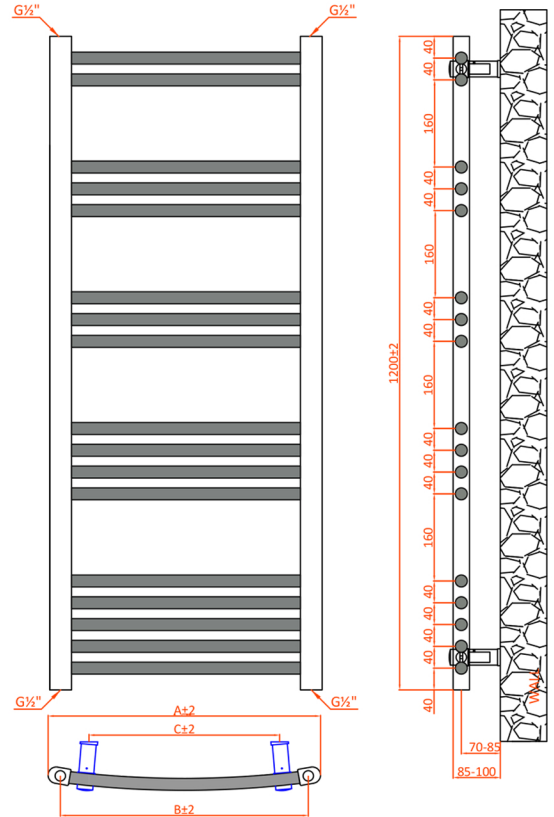

HEIGHT: 800MM

HEIGHT: 1200MM

HEIGHT: 1600MM

## Specification

- Bar Size: 22mm
- Material: Steel
- Max Working Pressure: 10 Bar
- Connection: ½"
- Warranty: 5 Year Manufacture
- All products tested in accordance with EN442

## Features and Benefits

- Great heat output and stylish finish
- Versatile, can be used on central heating or dual fuel systems
- Wide range of sizes to cater for all spaces

A±2	B±2	C±2
400mm	355mm	250mm
500mm	455mm	350mm
600mm	555mm	450mm

HEIGHT: 700MM

A±2	B±2	C±2
400mm	355mm	250mm
500mm	455mm	350mm
600mm	555mm	450mm

HEIGHT: 1200MM

A±2	B±2	C±2
400mm	355mm	250mm
500mm	455mm	350mm
600mm	555mm	450mm

HEIGHT: 1600MM