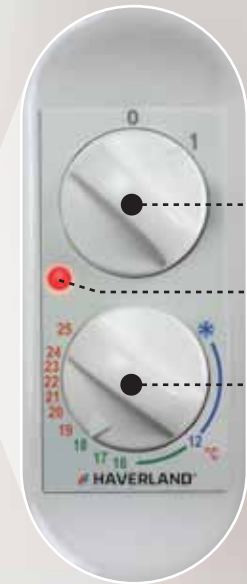

# Designed for Social Housing

- Simple to use controls**
- Rotating click On/Off switch
  - Illuminated LED
  - Rotating thermostat with three colour coded temperature settings:-
    - Anti-freeze 12° C
    - Economy settings 16°-18° C
    - Comfort settings 19°-24° C

- **Easier to control** - Simply rotate thermostat from Anti-Freeze (12°C) to Economy temperature settings (16°-18°C). Continue rotation of thermostat from Economy to Comfort temperature settings (19°-24°C).
- **Energy saving ambient temperature limiter** - 25°C.
- **Energy saving** - High precision, electronic thermostat.
- **Thermal uniformity** - Enhanced radiant performance (European certifications).
- **Safe, smooth contours** - No sharp edges.